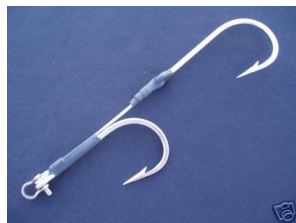

10/0 Double Hook Rig 7691s

This Southern Tuna 10/0 Double Hook Rig was made to fit perfectly with our 10 inch East Coast series of lures, however it will also fit any other lure from 10-13 inches.

These hooks are ultra sharp and of excellent quality stainless steel. They have a world-wide reputation for their excellent quality and make a great trolling lure hook rig.

We will happily rig any lure purchased from us with these hooks upon request.

Rigged with 600lb SS Wire and a Stainless Shackle this rig is worth around \$35 in shops.

Price: \$12.95

Weight

0.1kg