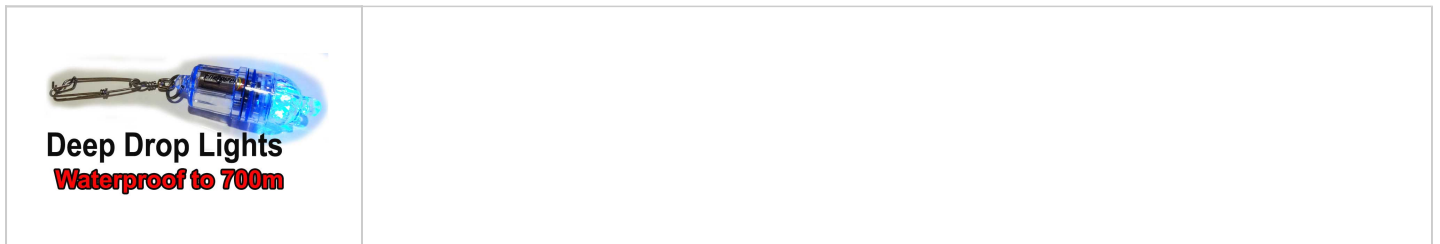

# Disco Deep Drop LED Fishing Light. 700M. Deep Sea Light

Deep Sea Fishing Light - Super Deep 200 - As used by Longline and Deep Drop Commercial Fishermen.

These are the exact lights used here in Australia by Commercial Longliner and also Deep Drop Fisherman. Get the lights the Pro's use and watch your catch rate increase drastically.

Purchase is for 1 LED light as pictured

Length: 120mm (length not including snap clip)

Colour: Disco

Depth: Waterproof to 700m

Power: Runs on 2 x AA battery, not included. Will last up to 400hrs on regular batteries.

Connects simply to your mainline with shark clip as pictured. We recommend placing above the top hook on your rig.

Use these lights to increase catch rates on the following species. Swordfish, Tuna, Blue Eye, Harpuka, Bass Grouper, Gemfish and all other deep water species.