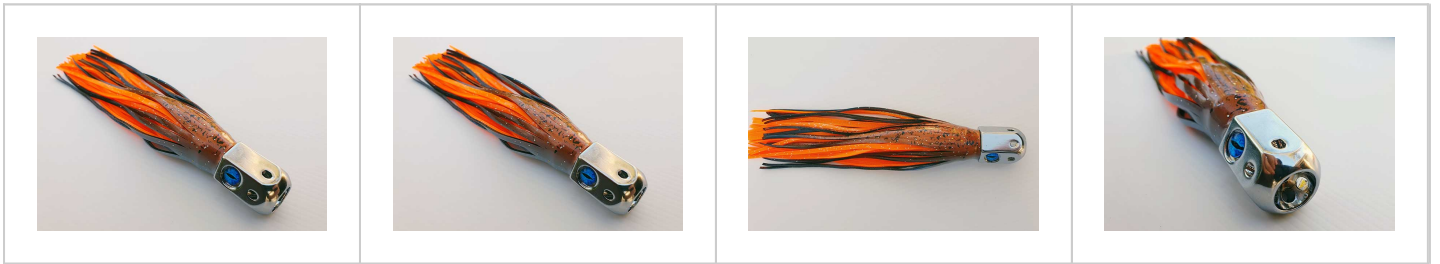

## 8" Demon Hex Jet. Wahoo, Tuna, Mackerel Trolling Lure

### 8" Demon Hex Jet

High Speed Trolling for Wahoo, Tuna and Mackerel is made easy and super successful with the Demon Hex Jet.

At 8 inches / 20cm in length and 150gms they are made to run at speeds of 7-18 knots and when chasing big toothy fish like Wahoo the faster the better!

They have a deep cup face and jet holes that make them hold the water tight coming up every few seconds before diving back down and swimming like a fleeing fish.

Length: 8 inches / 20cm  
Weight: 150gms