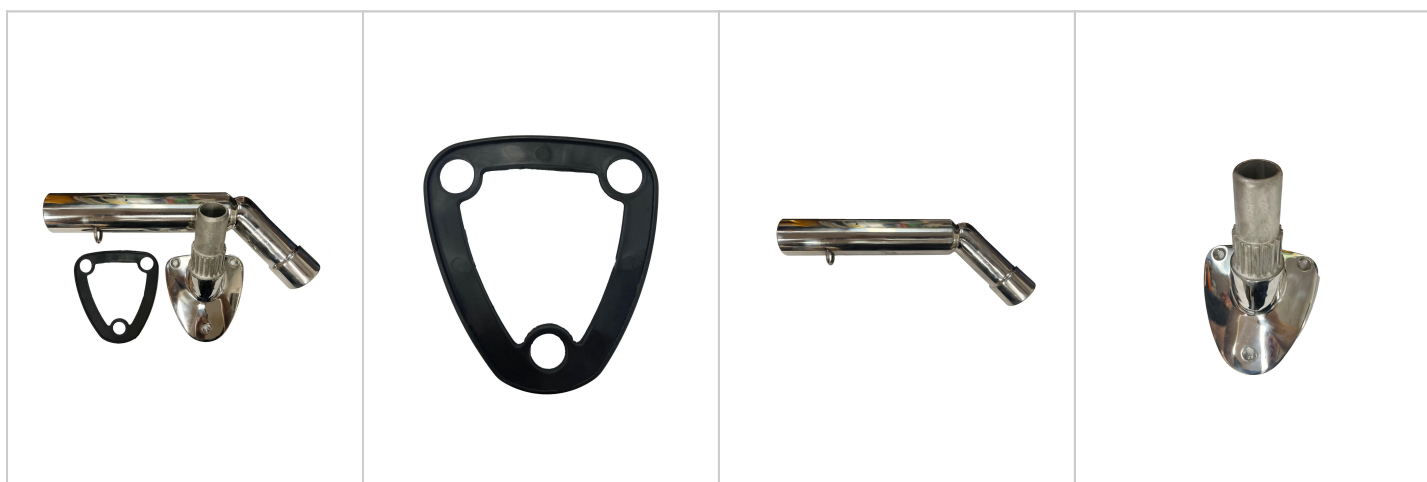

## Gunwale Mount Splined Outrigger Bases (Pair)- Stainless Steel

Gunwale Mount Outrigger Bases.

Can be mounted on the gunwale or the side of cabins and solid T-Tops.

Suits up to 42mm Pole Base.

Sold in Pair.

**Price: \$359**

**Weight**

3kg