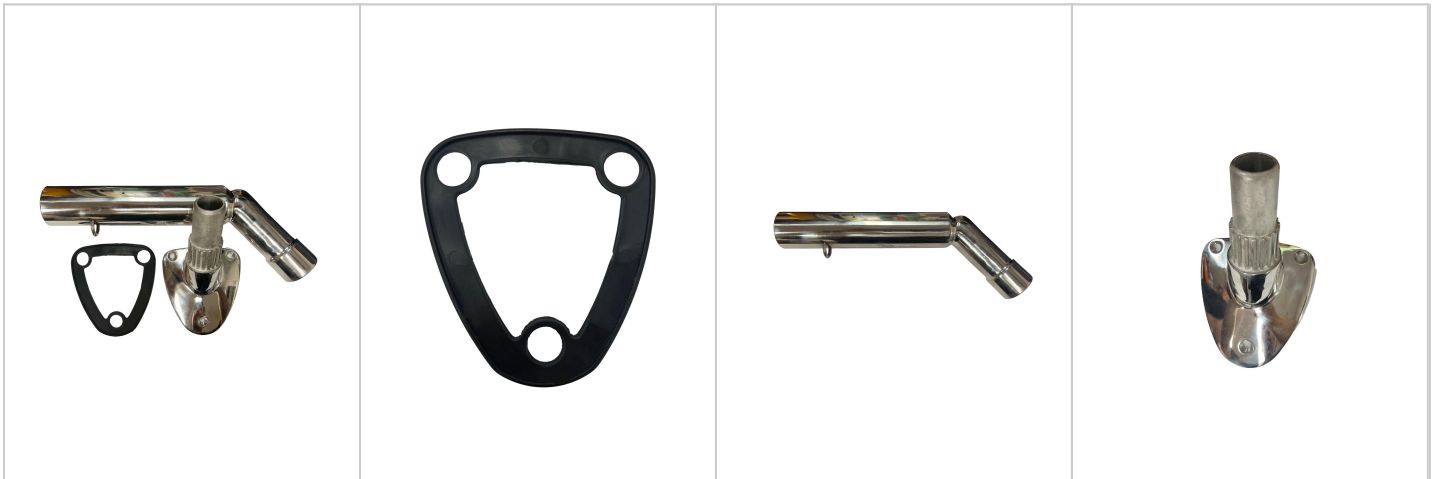

## Gunwale Mount Splined Outrigger Bases (Pair)- Stainless Steel

Gunwale Mount Outrigger Bases.

Can be mounted on the gunwale or the side of cabins and solid T-Tops.

Suits up to 42mm Pole Base.

Sold in Pair.

**Price: \$359**

**Weight**

3kg